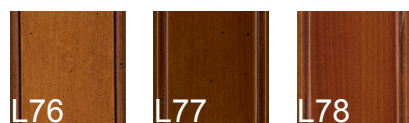

TAVOLO COMPLETO (monocolore)

COMPLETE TABLE (monochrome)

A FINITURE LACCATA (vedi scheda A) PAINTED FINISHING (look layout A)

B TINTE LEGNO (vedi scheda B) WOOD STAINED (look layout B)

OPTIONAL (top)

OPTIONAL (top)

C TINTE LEGNO (vedi scheda C) WOOD STAINED (look layout C)