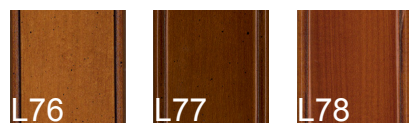

TAVOLO COMPLETO (monocolore)

COMPLETE TABLE (monochrome)

A FINITURE LACCATA (vedi scheda A) PAINTED FINISHING (look layout A)

B TINTE LEGNO (vedi scheda B) WOOD STAINED (look layout B)

OPTIONAL (top)

OPTIONAL (top)

C TINTE LEGNO (vedi scheda C) WOOD STAINED (look layout C)