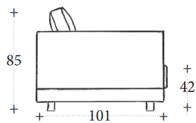

Linea

SCHEDA TECNICA

Imbottitura: base rivestita in poliuretano espanso a densità differenziata. Cuscino di seduta in poliuretano espanso indeformabile a densità differenziata ricoperto da foderina in latex canalizzata.

Cuscino di schiena in latex canalizzata con inserto in poliuretano espanso indeformabile a densità differenziata.

Struttura: intelaiatura in legno di varie essenze e molleggio con cinghie elastiche incrociate interamente ricoperte e con anima in polipropilene.

Rivestimento: tessuto e/o pelle.

Sfoderabilità: totale nella versione tessuto.

Piedi: legno massello verniciato.

TECH SHEET

Padding: base covered with different density non-deforming polyurethane foam. Seat cushion in different density non-deforming polyurethane foam coated with channeled latex. Back cushion in channeled latex and different density non-deforming polyurethane foam.

Structure: frame in different kinds of wood and support with interwoven elastic webbing, completely covered and reinforced with polypropylene.

Upholstery: fabric and/or leather.

Removable covers: total only in fabric.

Feet: varnished solid wood.

Divano Sofa