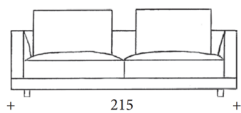

Linea

SCHEDA TECNICA

Imbottitura: base rivestita in poliuretano espanso a densità differenziata. Cuscino di seduta in poliuretano espanso indeformabile a densità differenziata ricoperto da foderina in latex canalizzata.

Cuscino di schiena in latex canalizzata con inserto in poliuretano espanso indeformabile a densità differenziata.

Struttura: intelaiatura in legno di varie essenze e molleggio con cinghie elastiche incrociate interamente ricoperte e con anima in polipropilene.

Rivestimento: tessuto e/o pelle.

Sfoderabilità: totale nella versione tessuto.

Piedi: legno massello verniciato.

TECH SHEET

Padding: base covered with different density non-deforming polyurethane foam. Seat cushion in different density non-deforming polyurethane foam coated with channeled latex. Back cushion in channeled latex and different density non-deforming polyurethane foam.

Structure: frame in different kinds of wood and support with interwoven elastic webbing, completely covered and reinforced with polypropylene.

Upholstery: fabric and/or leather.

Removable covers: total only in fabric.

Feet: varnished solid wood.

Divano Sofa