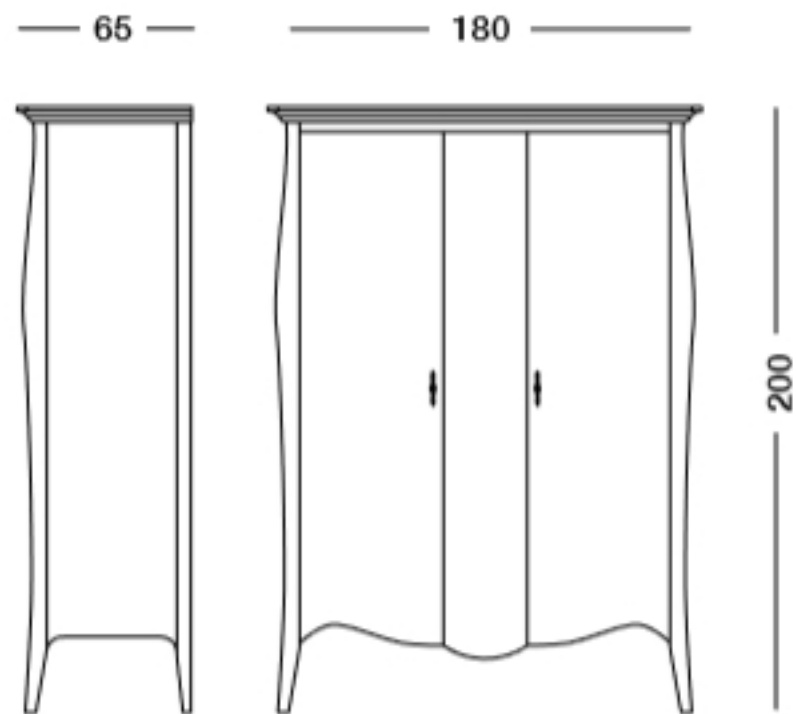

Armadio Miso_Art. T1420/4 S76

cm L260 P65 H225

art. T1420/4

art. T1420/2L

art. T1420/2S