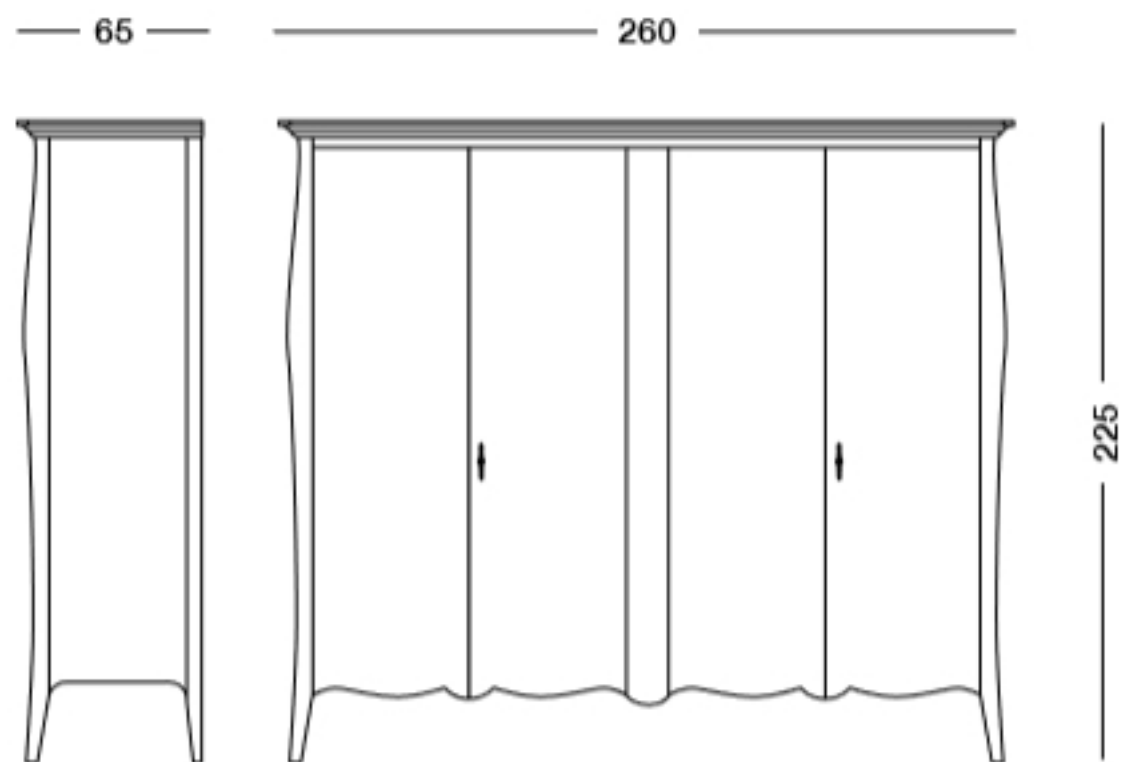

Armadio Miso_Art. T1420/4 S76

cm L260 P65 H225

art. T1420/4

art. T1420/2L

art. T1420/2S