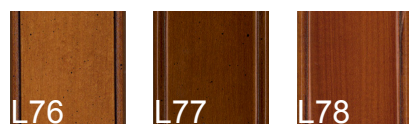

MOBILE COMPLETO (monocolore)
COMPLETE FURNITURE (monochrome)

A FINITURE LACCATA (vedi scheda **A**)
PAINTED FINISHING (look layout **A**)

B TINTE LEGNO (vedi scheda **B**)
WOOD STAINED (look layout **B**)

OPTIONAL (top)
OPTIONAL (top)

C TINTE LEGNO (vedi scheda **C**)
WOOD STAINED (look layout **C**)