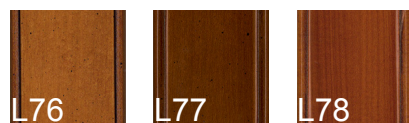

MOBILE COMPLETO (monocolore)
COMPLETE FURNITURE (monochrome)

A FINITURE LACCATA (vedi scheda A)
PAINTED FINISHING (look layout A)

B TINTE LEGNO (vedi scheda B)
WOOD STAINED (look layout B)

OPTIONAL (top)
OPTIONAL (top)

C TINTE LEGNO (vedi scheda C)
WOOD STAINED (look layout C)

RIGATO
LINEWOOD

FLOREALE
FLOWER