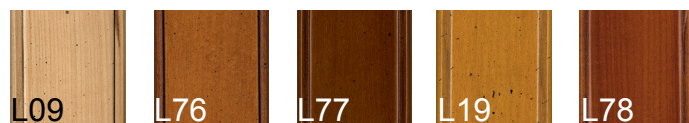

MOBILE COMPLETO (monocolore)
COMPLETE FURNITURE (monochrome)

A FINITURE LACCATA (vedi scheda A)
PAINTED FINISHING (look layout A)

B TINTE LEGNO (vedi scheda B)
WOOD STAINED (look layout B)

OPTIONAL (top)
OPTIONAL (top)

C TINTE LEGNO (vedi scheda C)
WOOD STAINED (look layout C)

RIGATO
LINEWOOD

FLOREALE
FLOWER