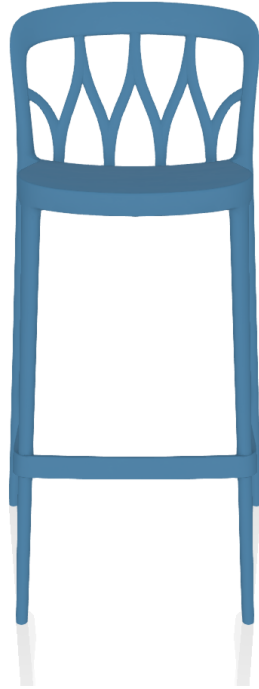

Galaxy Barstool 34.61

Size

L 49 x W 50 x H 96/67

Frame

Z007 - blue grey

Description

Low stacking barstool in polypropylene and recyclable glass fibre. The product complies with EN 16139 standard for the following uses: offices, public offices, meeting rooms, bars, restaurants, banks, etc.

ITALY

Tel. +39.071.7300032
Fax +39.071.7300036
info@bontempi.it
bontempi.it

EXPORT

Tel. +39.071.7300032
Fax +39.071.7300036
info@bontempicasa.com
bontempicasa.com

Galaxy Barstool 34.62

Size

L 50 x W 51 x H 106/77

Frame

Z007 - blue grey

Description

High stacking barstool in polypropylene and recyclable glass fibre. The product complies with EN 16139 standard for the following uses: offices, public offices, meeting rooms, bars, restaurants, banks, etc.