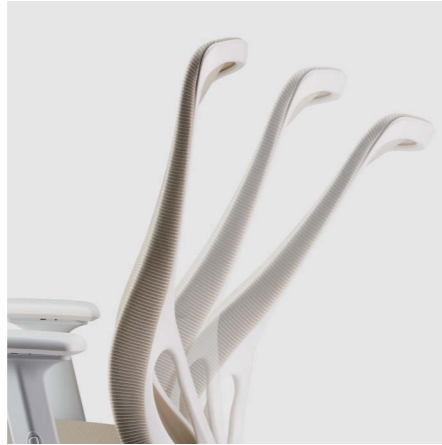

Inspired by the movie Alien, the chair is constructed with lines with a science-fiction-like vibe and endowed with a surrealism characteristic. Let's sit down and enter another dimension of office space.

With smooth lines, a futuristic sense and extreme visual tension, the back frame of Alien brings a certain mysterious accent to your office. The sandblasted PA fiberglass and the flowing lines make this chair look like a swaying alien under sunlight.

A high-quality office chair should offer its user firm support while still being flexible and air-permeable. Alien adopts Korean Wintex elastic mesh, of which 0.5mm air vents ensure quick emission of heat and moisture, keeping your body fresh and clean. Fabrics of different densities are designed for providing an overall support to your thigh, bottom, hipbone, waist and back. Say bye-bye to tiredness resulted from long-time sitting.

Armrest height adjustment

Lounge-like backrest

Back frame

Nylon castor

Science will unveil its magic once you step into a science and technology museum. The unique Alien chair will take you to a trip to the future office once you sit on it.