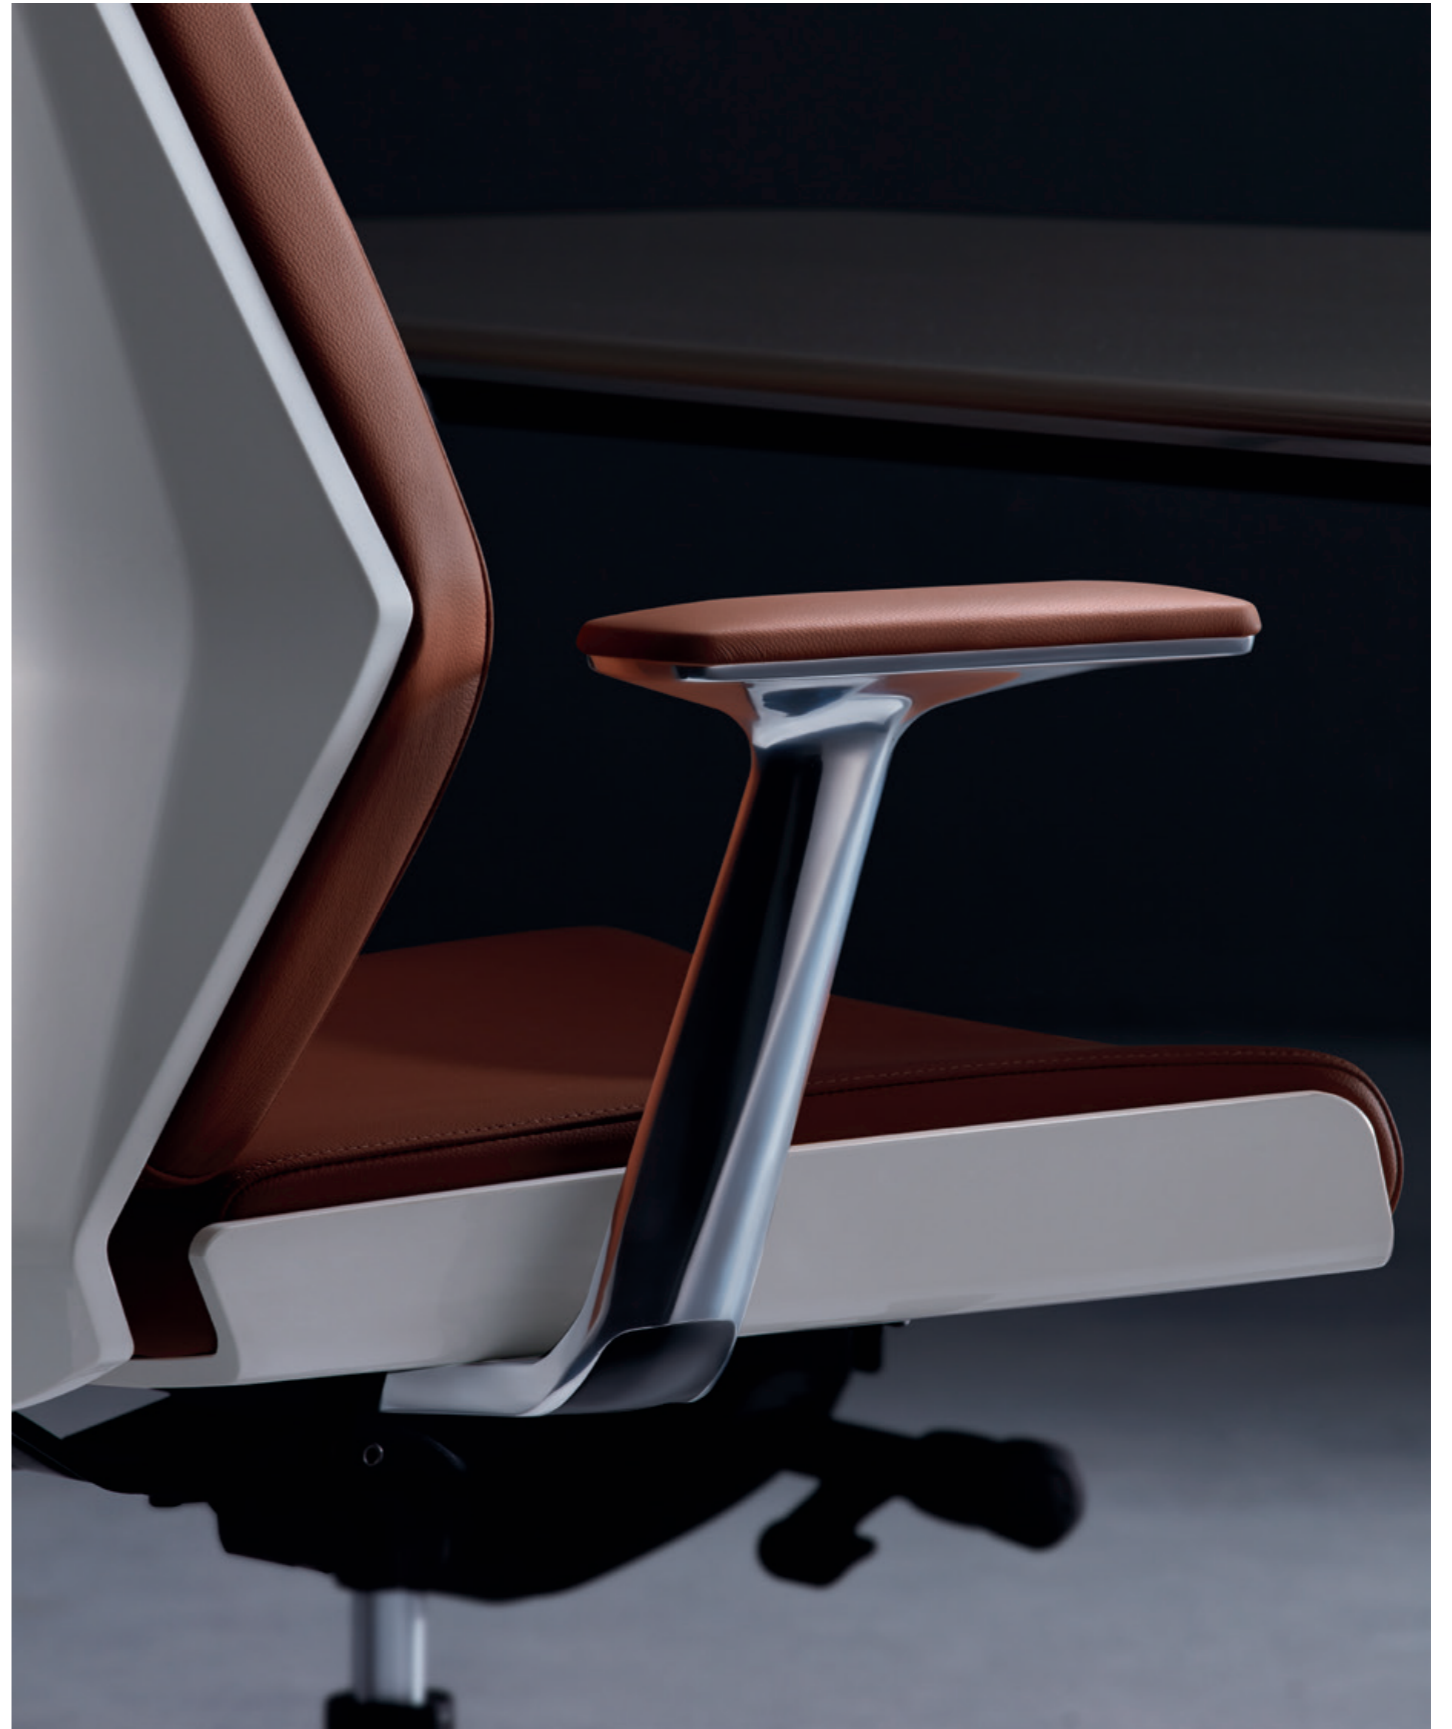

钻石切割的美学因子，奠定了库珀高贵精致的艺术气质，一改传统办公座椅严肃沉寂的风格，给到身心无微不至呵护享受的同时带来全新的品质体验。

Like sitting in the coupe

Named after a car with a fixed roof, two doors, two or four seats, and usually a sloping back, Coupe boasts refined precision with a seductive elegance. Diamond-cutting aesthetics, as a refreshing antidote to the conventional monotony, endows coupe with unprecedented elegance and indulges users with maximum sitting comfort. Coupe is ready to offer you a fast and furious seating experience at any time.

Leather cover

Lustrous

Comfortable

铝合金固定扶手 光泽感强 皮质覆面 呵护手肘

COUPE

Synchronous tilting

同步倾仰，顺应人体的后仰趋势，达到同步倾仰的舒适坐感，满足专注办公、休闲放松、午休小憩的不同需求。办公室内需要临时的会议小组，这就需要一把灵活移动的座椅。库珀 PU 尼龙万向轮，360° 自由旋转，静音移动，帮助快速进入会议模式。可调节的饱满头枕，有效呵护颈椎，让头部得到完善的支撑，办公或后仰休息不同状态下均能让头部有所依靠，从而放松身心。

Synchronous tilting follows the reclining inertance of the body and satisfies the working needs of different situations. Flexible seats are indispensable catalysts for impromptu discussions. Coupe's PU nylon casters feature 360° free rotation and silent movement. The meeting mode can be activated at any time. Adjustable headrest offers solid support for your head and cervical vertebrae, thus helps you to relax yourselves.