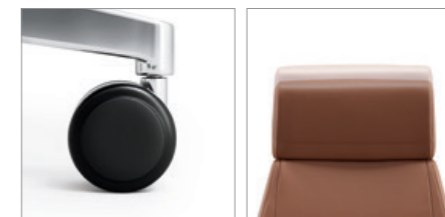

钻石切割的美学因子，奠定了库珀高贵精致的艺术气质，一改传统办公座椅严肃沉寂的风格，给到身心无微不至呵护享受的同时带来全新的品质体验。

Like sitting in the coupe

Named after a car with a fixed roof, two doors, two or four seats, and usually a sloping back, Coupe boasts refined precision with a seductive elegance. Diamond-cutting aesthetics, as a refreshing antidote to the conventional monotony, endows coupe with unprecedented elegance and indulges users with maximum sitting comfort. Coupe is ready to offer you a fast and furious seating experience at any time.

Leather cover

Lustrous

Comfortable

铝合金固定扶手 光泽感强 皮质覆面 呵护手肘

COUPE

Synchronous tilting

同步倾仰，顺应人体的后仰趋势，达到同步倾仰的舒适坐感，满足专注办公、休闲放松、午休小憩的不同需求。办公室内需要临时的会议小组，这就需要一把灵活移动的座椅。库珀 PU 尼龙万向轮，360° 自由旋转，静音移动，帮助快速进入会议模式。可调节的饱满头枕，有效呵护颈椎，让头部得到完善的支撑，办公或后仰休息不同状态下均能让头部有所依靠，从而放松身心。

Synchronous tilting follows the reclining inertance of the body and satisfies the working needs of different situations. Flexible seats are indispensable catalysts for impromptu discussions. Coupe's PU nylon casters feature 360° free rotation and silent movement. The meeting mode can be activated at any time. Adjustable headrest offers solid support for your head and cervical vertebrae, thus helps you to relax yourselves.