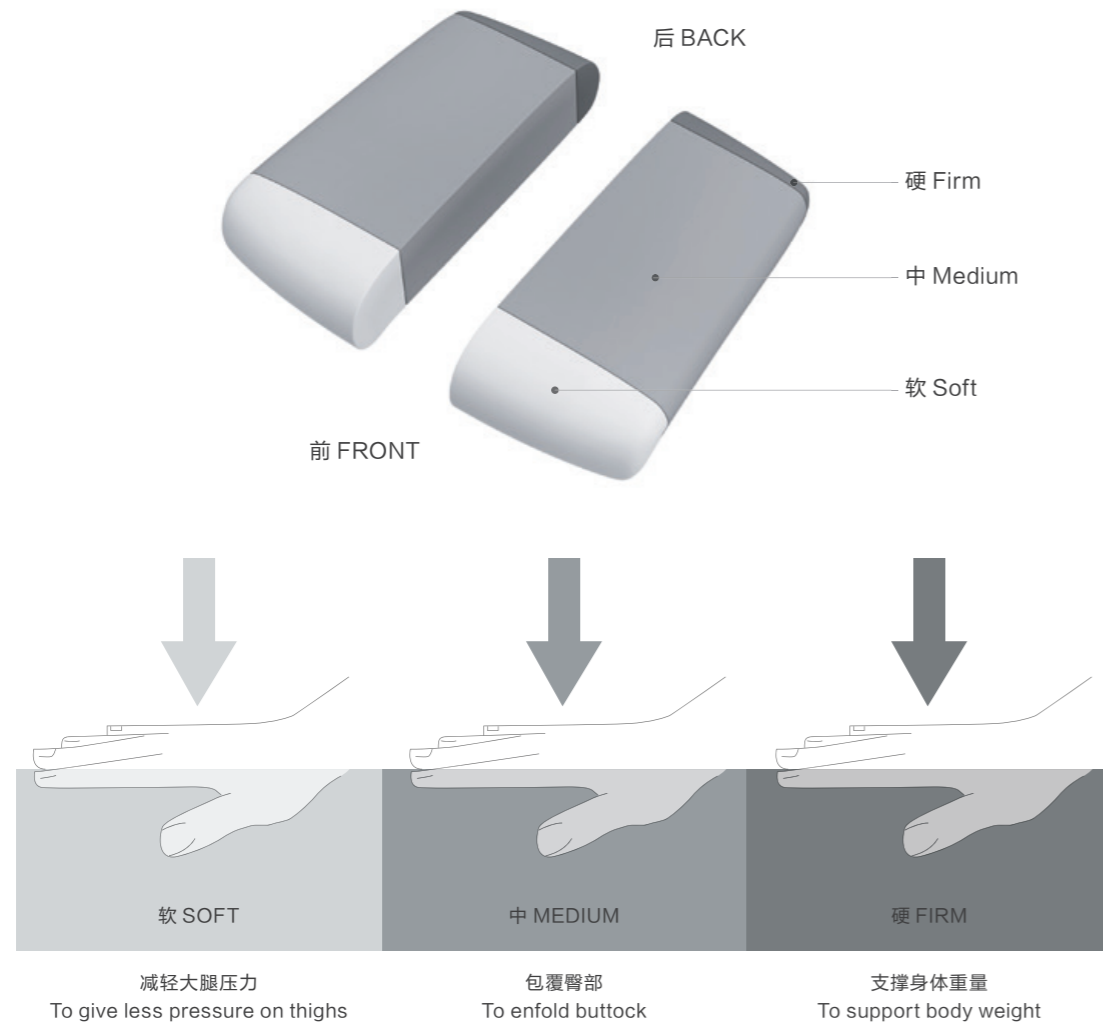

Seductive at first sight

Business style

Well begun is half done

Spray-free High gloss

Mid back
Flexible
Comfortable

High back
Stylish
Dignified

高背和中背的双系选择，在不息演变的商务空间里，秉承着一份执着的大气品质，坐享品味办公。
Available in both high and mid backs, Coupe allows you to personalize your comfort based on your habits.

软硬分区 让坐感更舒适

三阶棉，给臀部到膝窝每一寸的舒适承托和释压，久坐不累。

A mix of soft and hard

Three-stage foam gives you appropriate support all the way from hip to poples.

钻石切割的精致美学，演绎商务时尚，品味革新人生。

Diamond-cutting art exemplifies business fashion and illuminates shining lives.