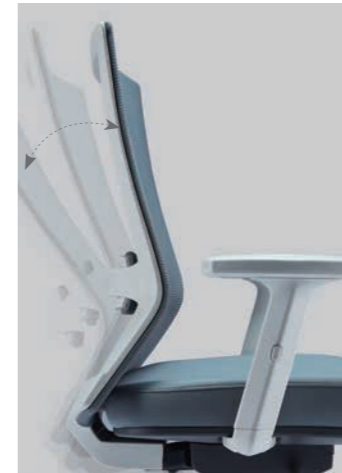

### 四档倾仰, 锁住健康

全面贴合身体, 四档倾仰调节, 为每一次倚靠锁定最佳角度, 带来最舒适的入座享受。

### Four Tilt Positions for Comfortable Gesture

IRON chair has four tilt positions that can be locked to fully fit your body in any gesture, bringing infinite comfort.

坐垫前后滑动 50mm  
Base slide adjustment range: 0-50mm

扶手升降 85mm  
Armrest height adjustment range: 0-85mm

椅背倾仰 20°  
Backrest tilt angle: 0-20°

座椅升降 100mm / 腰靠上下调节 22mm  
Base height adjustment range: 0-100mm  
Lumbar support height adjustment range: 0-22mm