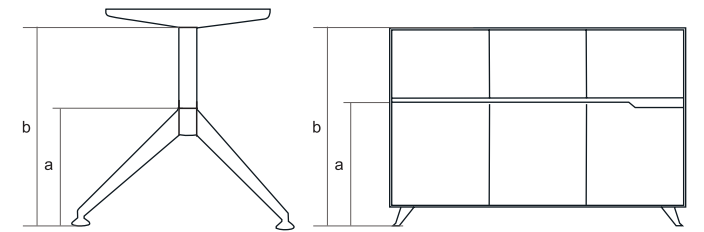

a:b=0.618
精工细节，黄金分割设计
Delicate details, Golden section design

Sharp 的美学观

在 sharp 看来，设计在很大程度上，是对比例的完美追求。独树一帜的叉形桌脚，巧妙融合了多种材质，在精准的比例美学、独特的设计元素和多样化的材质中，体验富有质感的高尚办公生活。

Esthetics of Sharp

Sharp considers designing, to a great extent, as seeking perfect proportion. Its unique furcated table legs are a successful and artful combination of various materials. Through accurate proportion aesthetics, unique design elements and diverse materials, one can experience a noble office life with temperament.